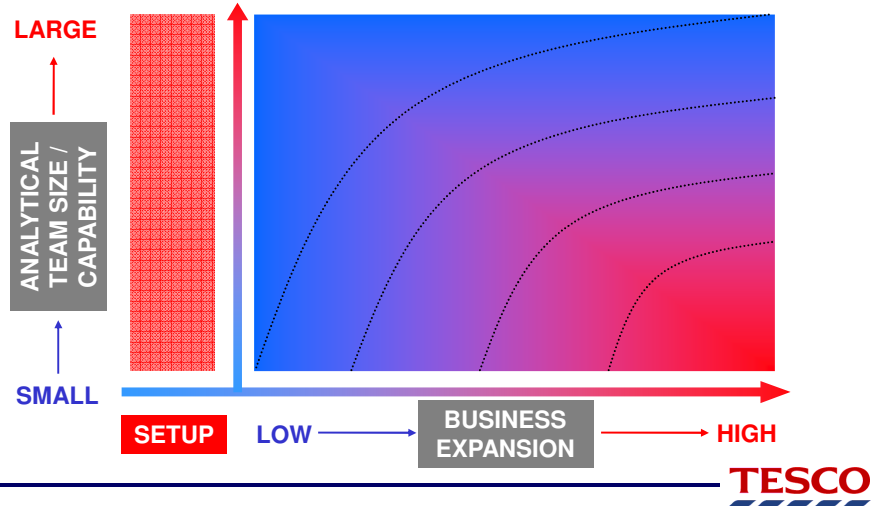

Supporting the International Site Research Community

Graeme Moore

International Support: The Setup?

CENTRALISED Team: 9 People (UK and India Based)

LOCAL Team: 0 analysts ---> Team

International Support: Key Framework Areas?