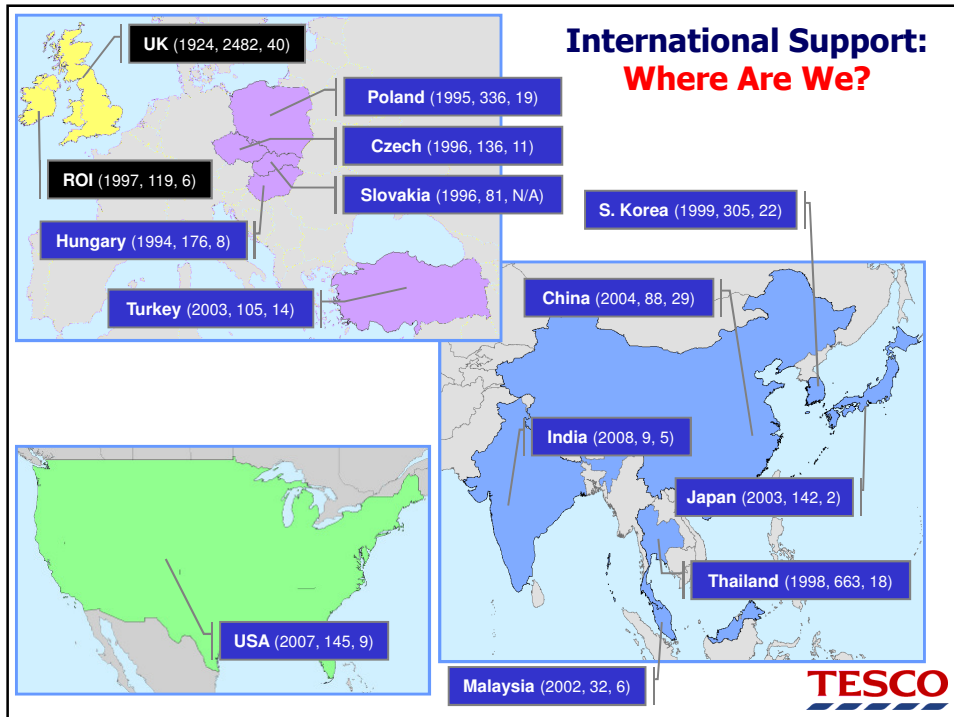

Supporting the International Site Research Community

Graeme Moore

International Support: The Setup?

CENTRALISED Team: 9 People (UK and India Based)

LOCAL Team: 0 analysts ---> Team

International Support: Key Framework Areas?